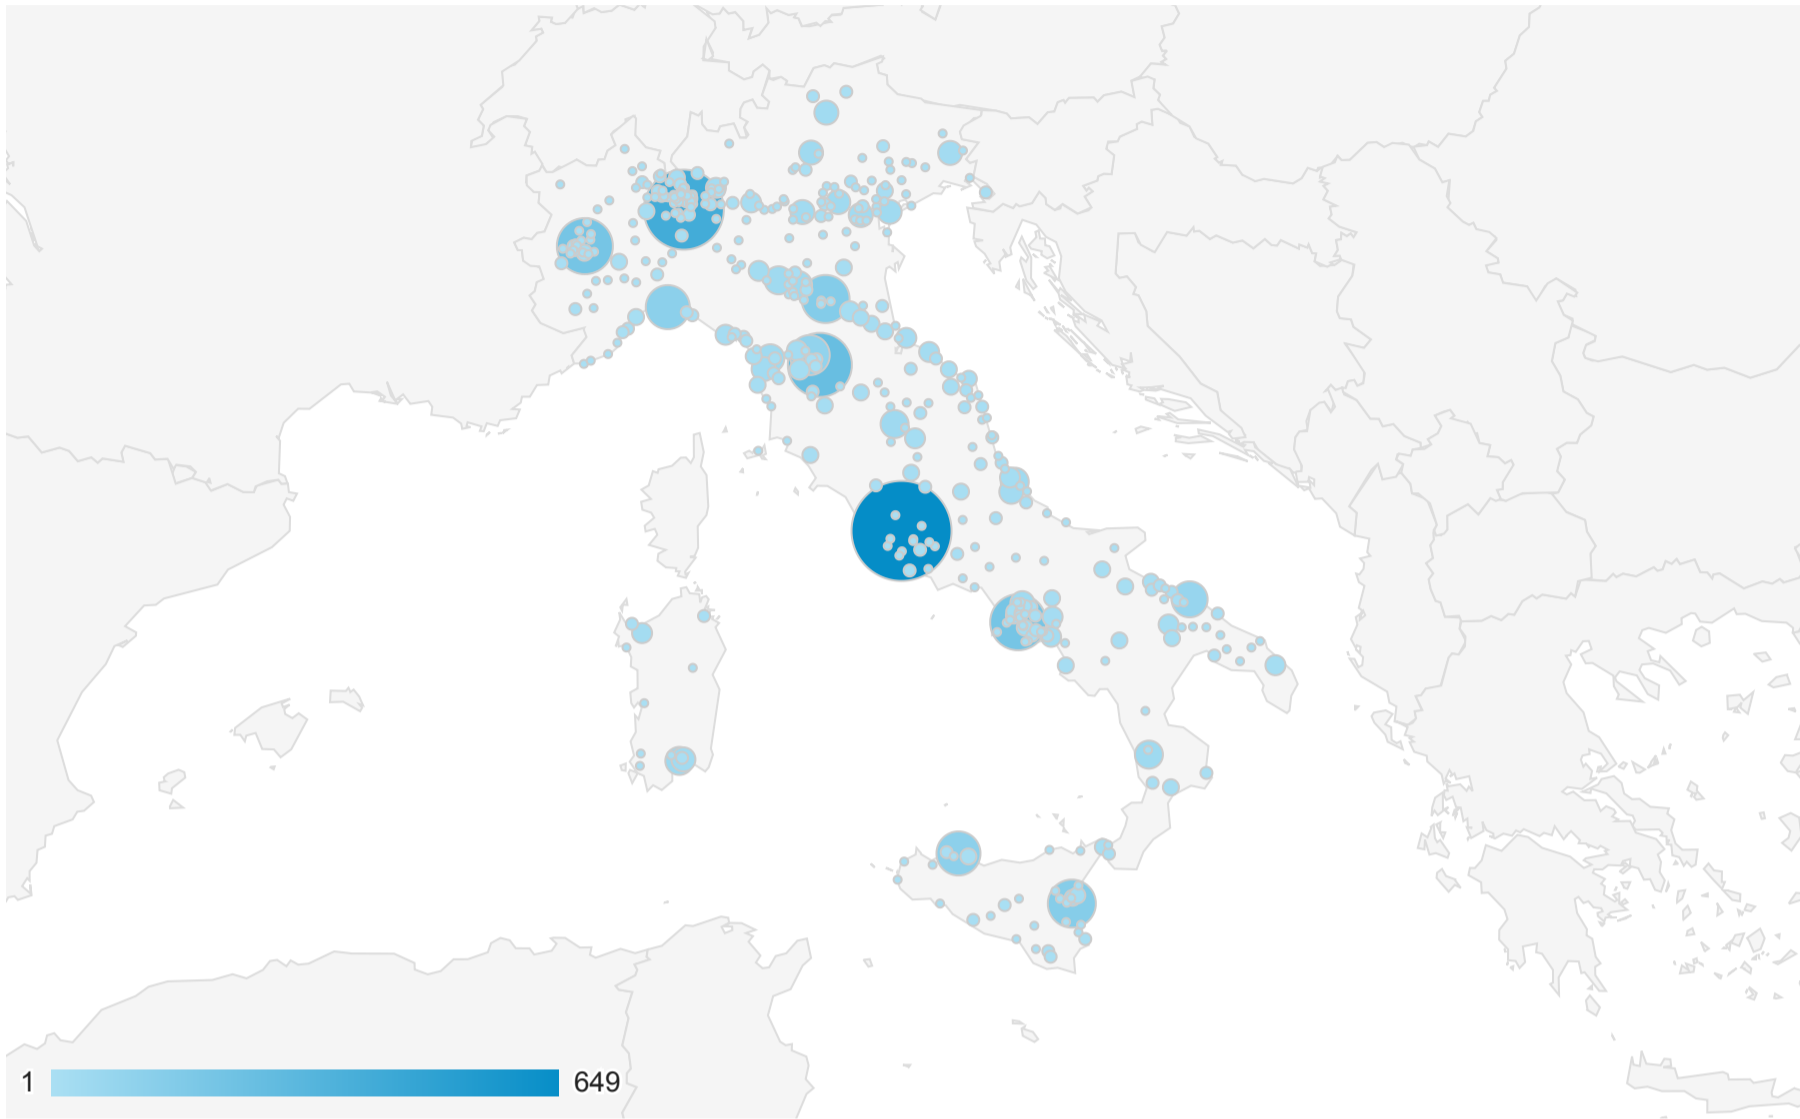

Location

ALL » COUNTRY: Italy

Mar 28, 2021 - Mar 28, 2022

All Users
67.24% Users

Map Overlay

Summary

City	Users	Users	Contribution to total: Users
	5,206 % of Total: 67.24% (7,742)	5,206 % of Total: 67.24% (7,742)	
1. (not set)	758	13.33%	<p>A pie chart showing the contribution of the top 10 cities to the total user base. The largest slice is 47.1% (unlabeled), followed by 13.3%, 11.4%, 7.1%, and several smaller slices.</p>
2. Rome	649	11.41%	
3. Milan	404	7.10%	
4. Florence	259	4.55%	
5. Naples	207	3.64%	
6. Turin	204	3.59%	
7. Bologna	152	2.67%	
8. Catania	143	2.51%	
9. Genoa	119	2.09%	
10. Palermo	116	2.04%	